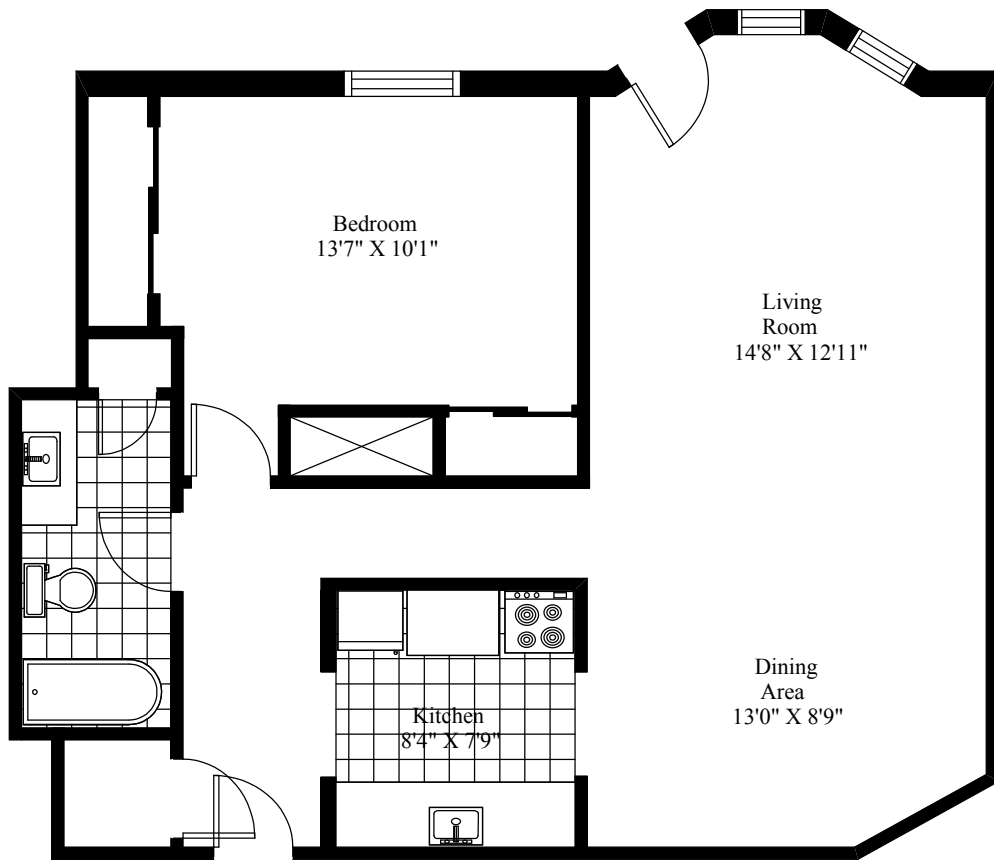

Pine Glen Road Apartments
Typical One Bedroom

Main Living Area = 799 Square Feet