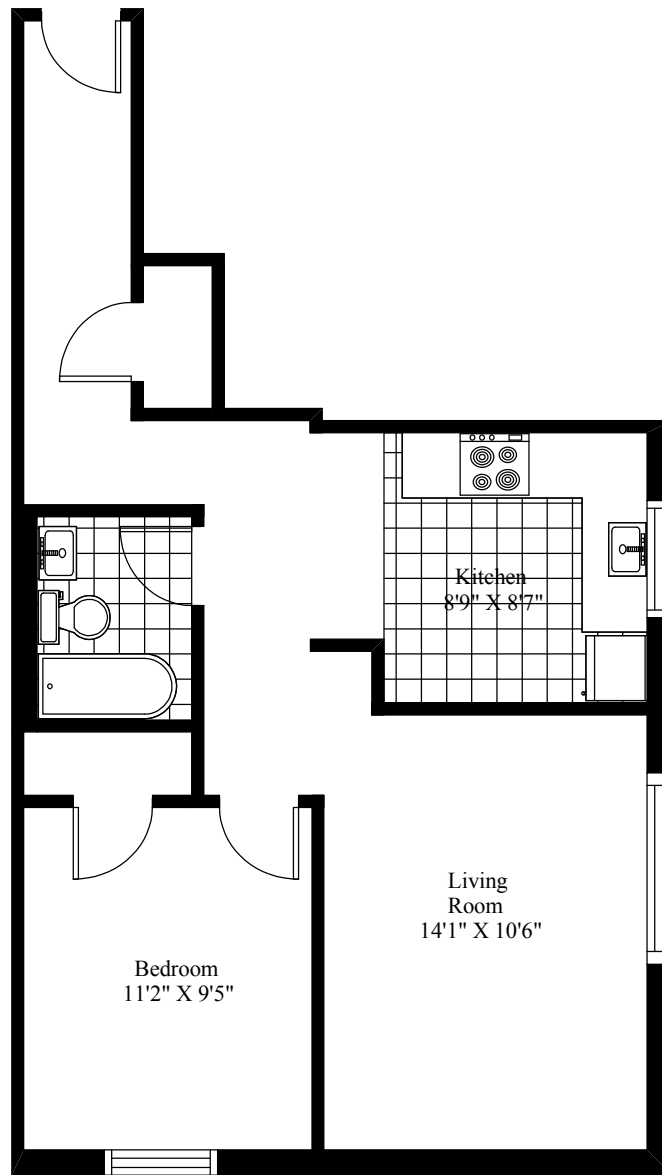

Ellerdale Apartments  
Typical One Bedroom

Main Living Area = 588 Square Feet