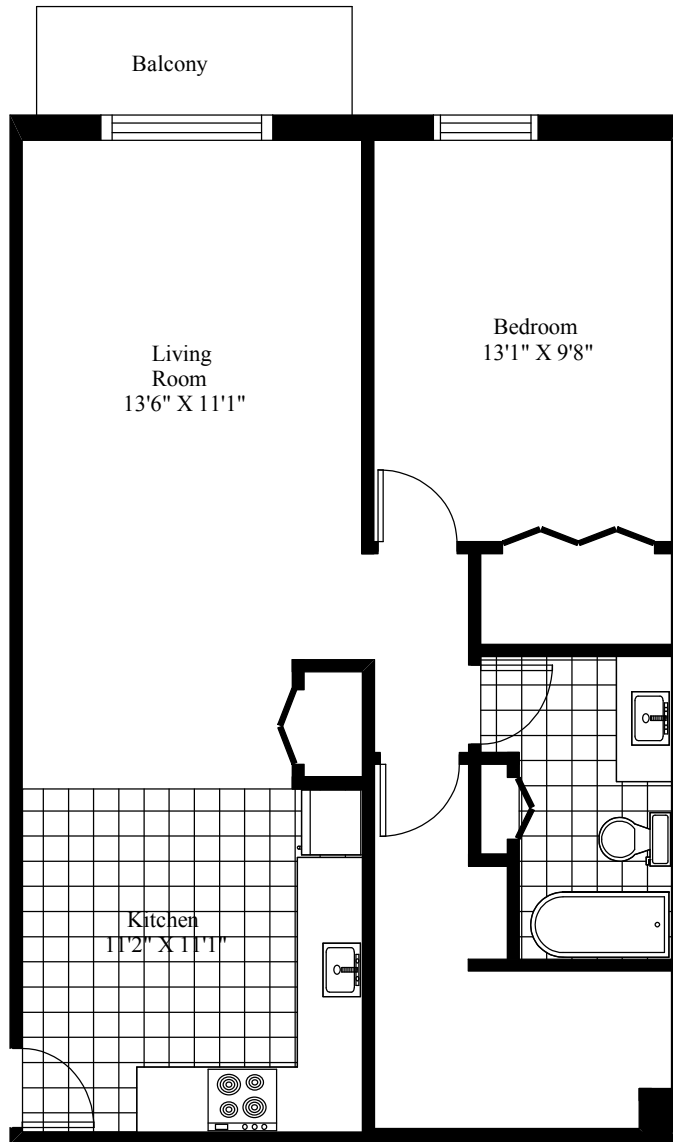

360 Acadie Avenue
Typical One Bedroom

Main Living Area = 723 Square Feet