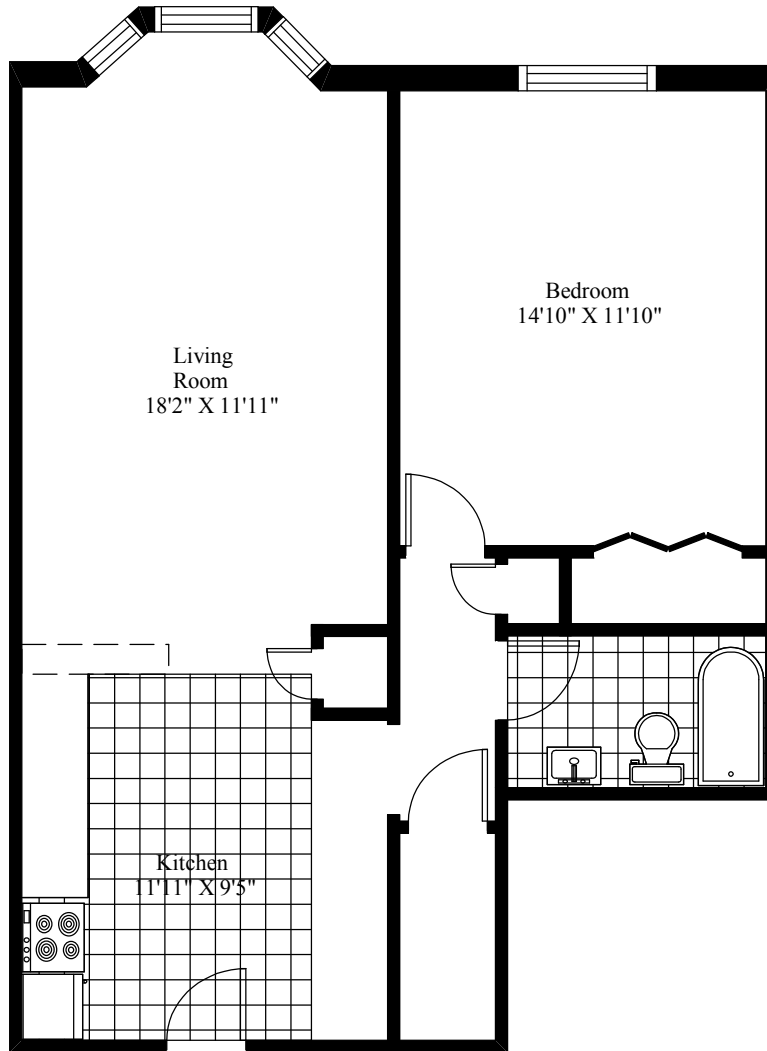

Gordon/Bonaccord Apartments Typical One Bedroom

Main Living Area = 731 Square Feet