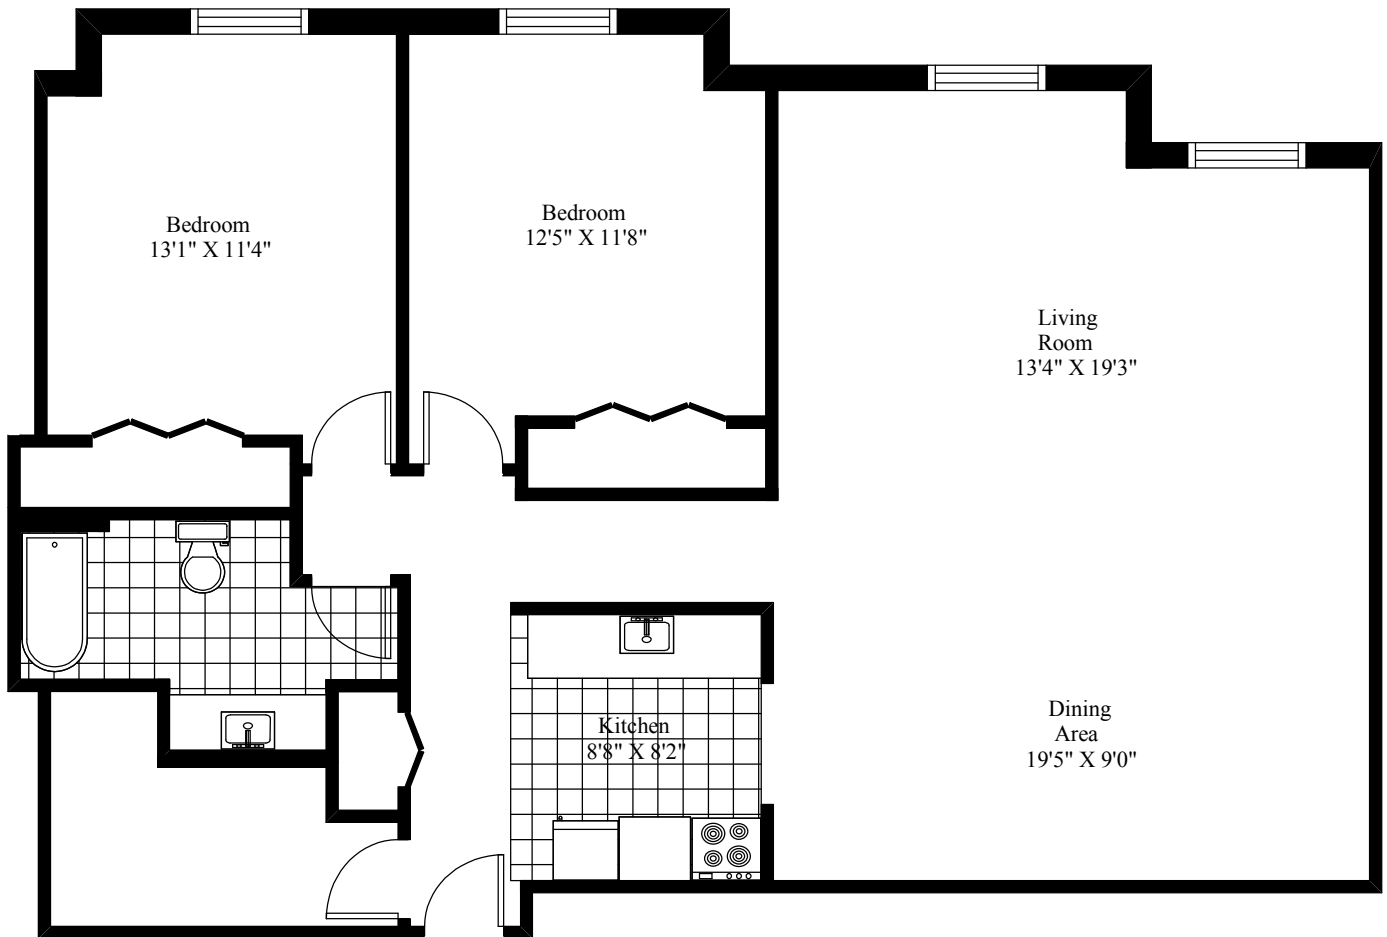

100 Archibald Street
Typical Two Bedroom

Main Living Area = 1,219 Square Feet