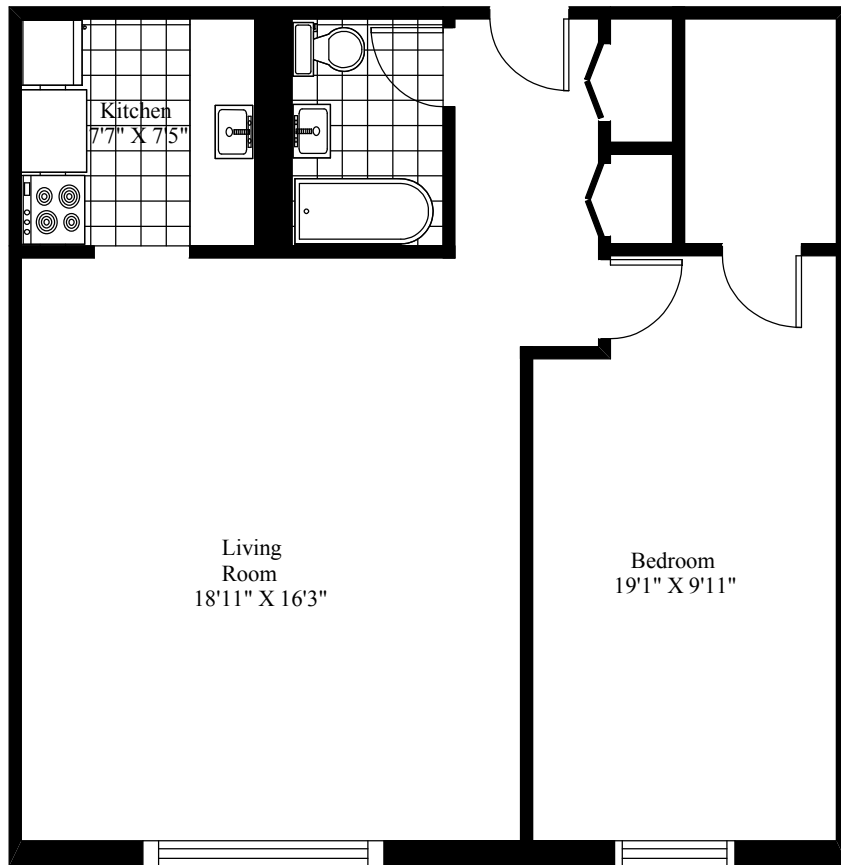

Sydney Arms Apartments
Typical One Bedroom

Main Living Area = 755 Square Feet