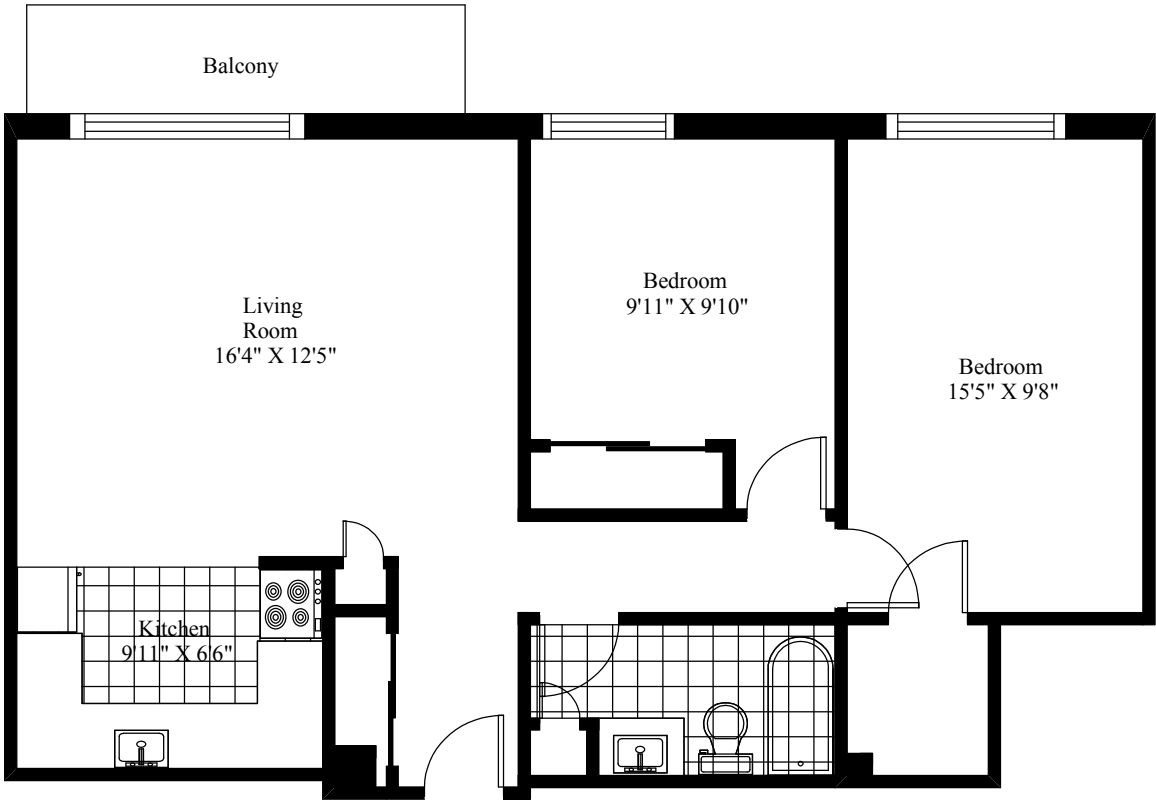

Centennial Towers Typical Two Bedroom

Main Living Area = 787 Square Feet