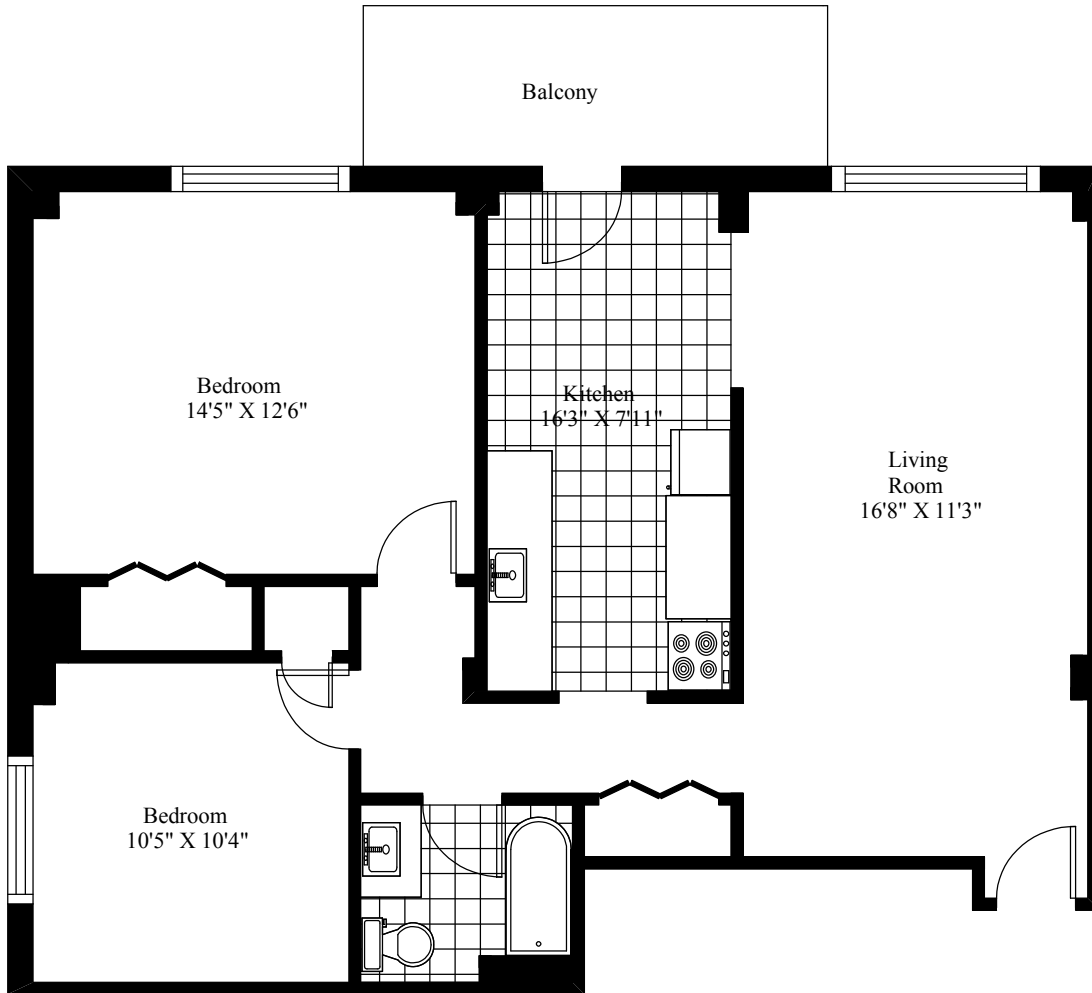

Lorentz Apartments
Typical Two Bedroom

Main Living Area = 886 Square Feet