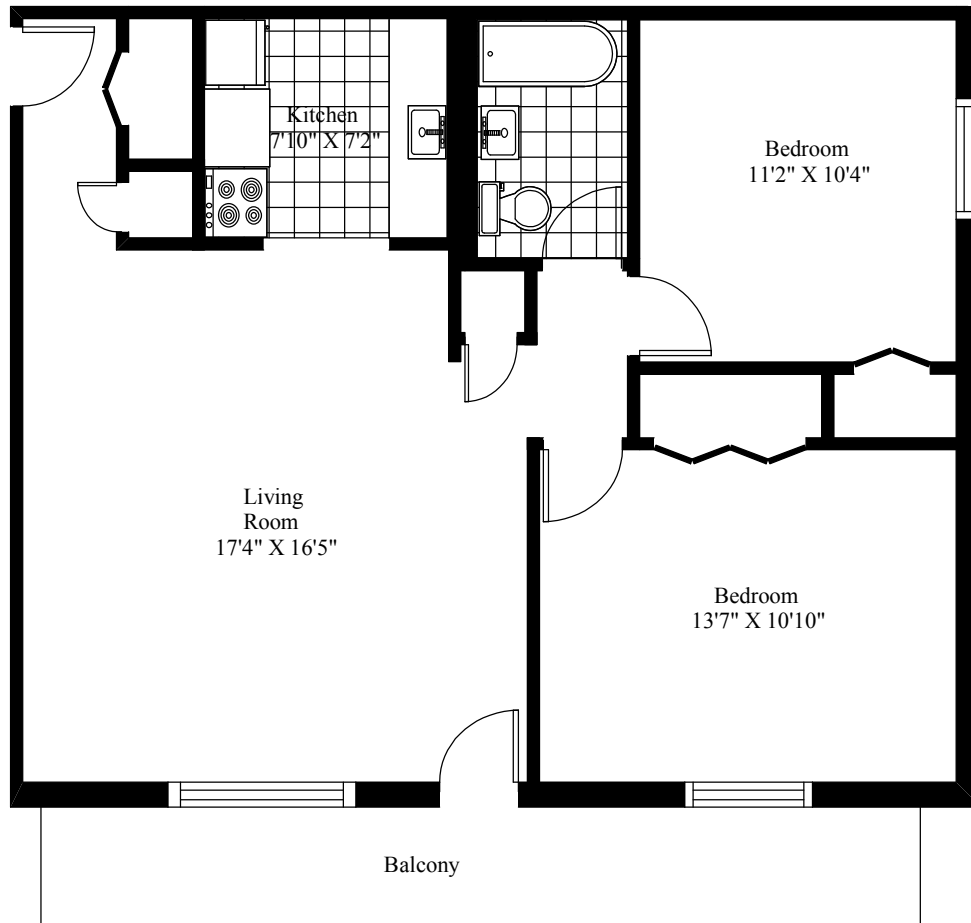

Sydney Arms Apartments Typical Two Bedroom

Main Living Area = 818 Square Feet