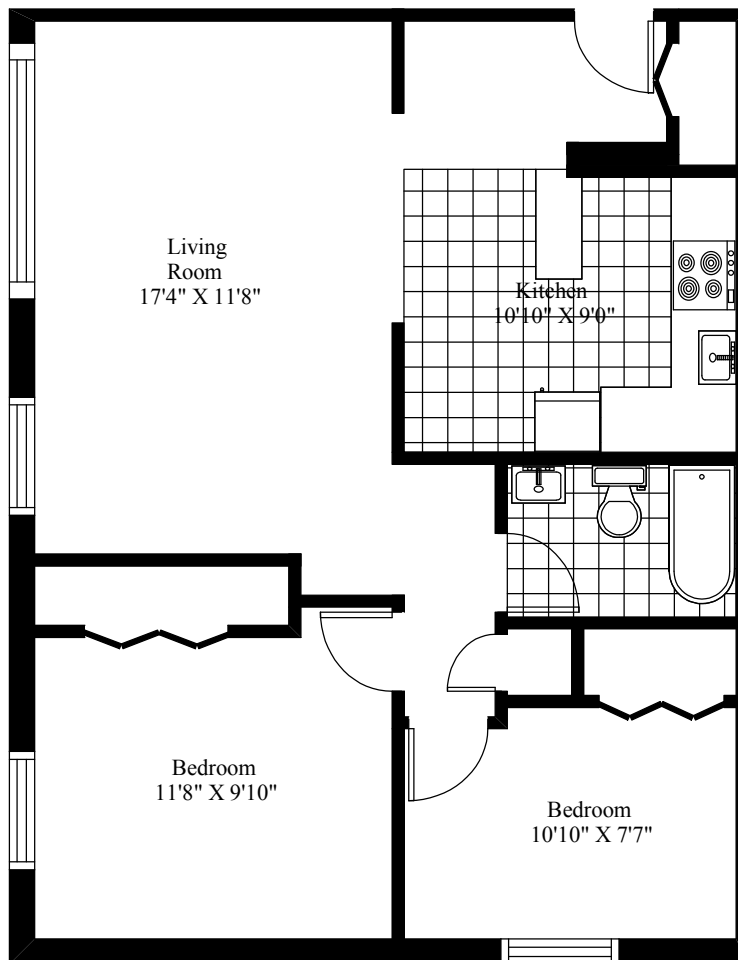

## Woodward Gardens Apartments Typical Two Bedroom

Main Living Area = 743 Square Feet