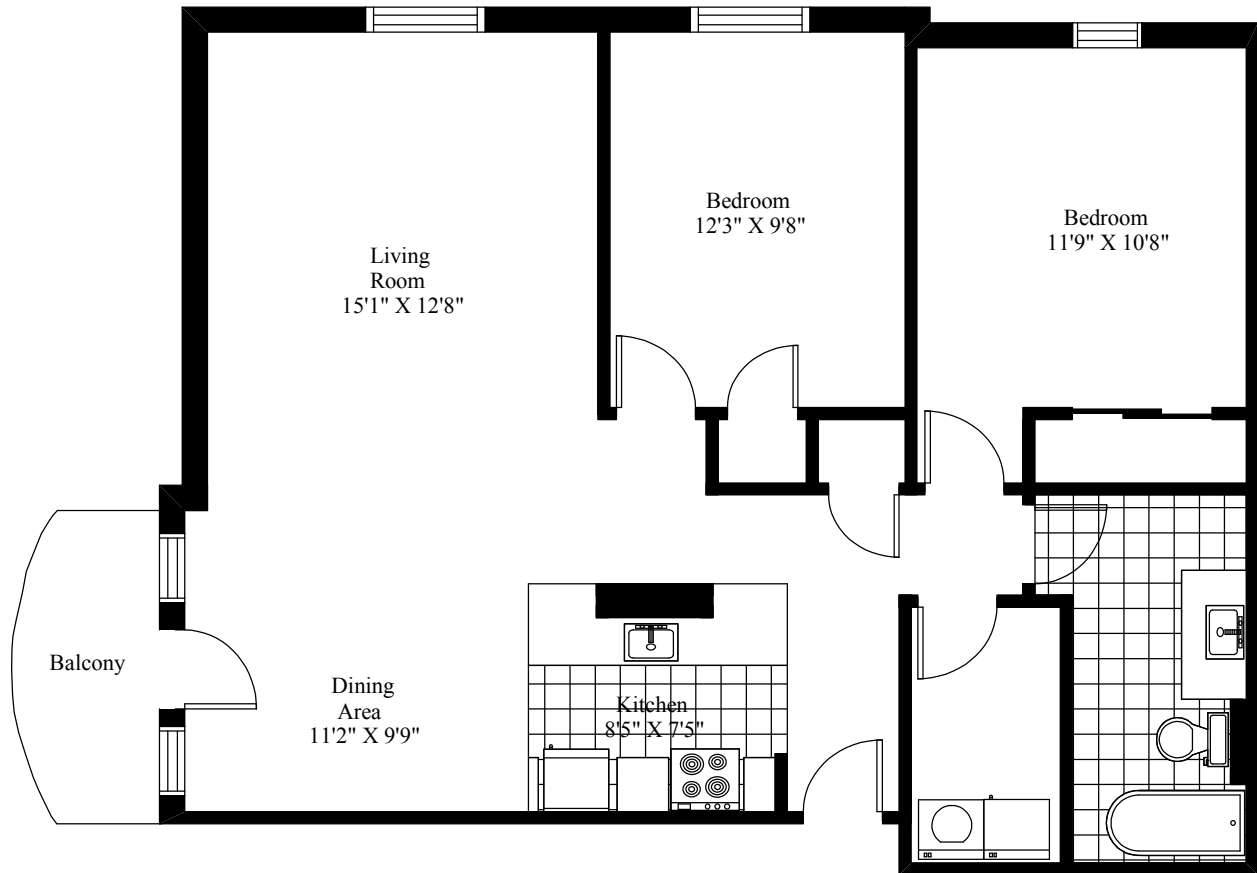

Cambridge Place Typical Two Bedroom

Main Living Area = 951 Square Feet