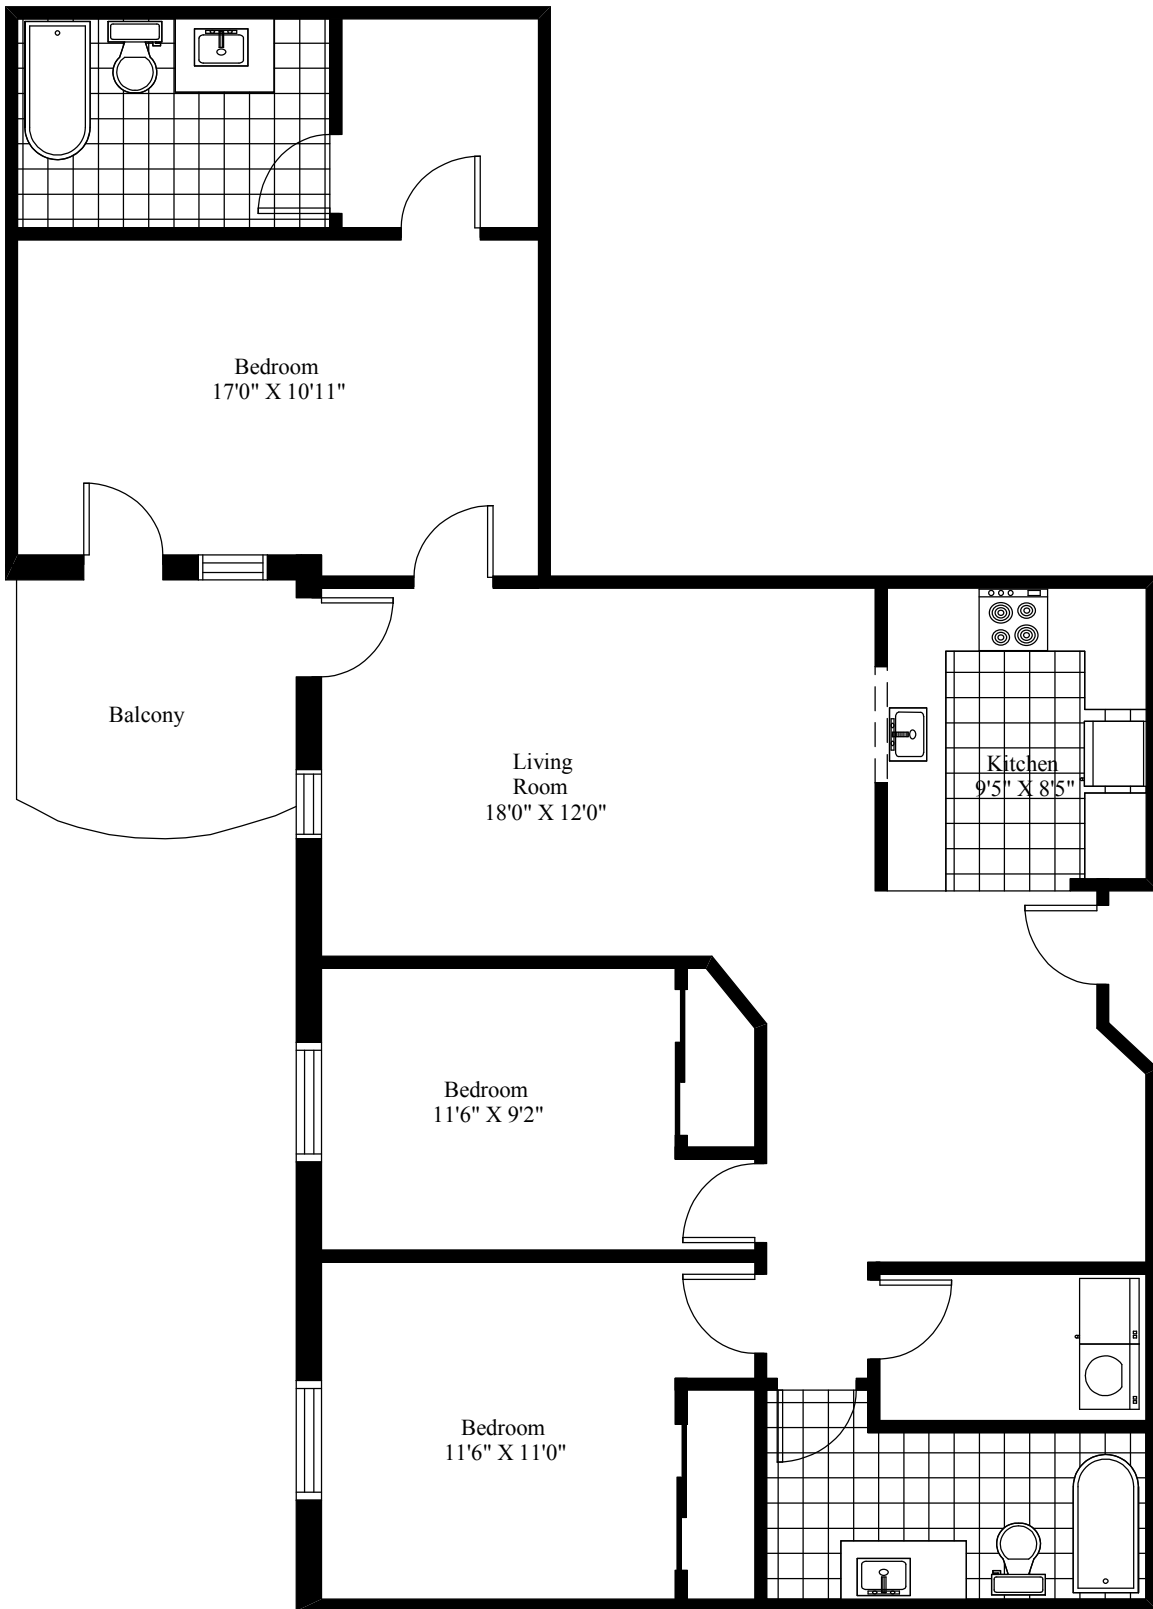

# Cambridge Place Typical Three Bedroom

Main Living Area = 1,261 Square Feet