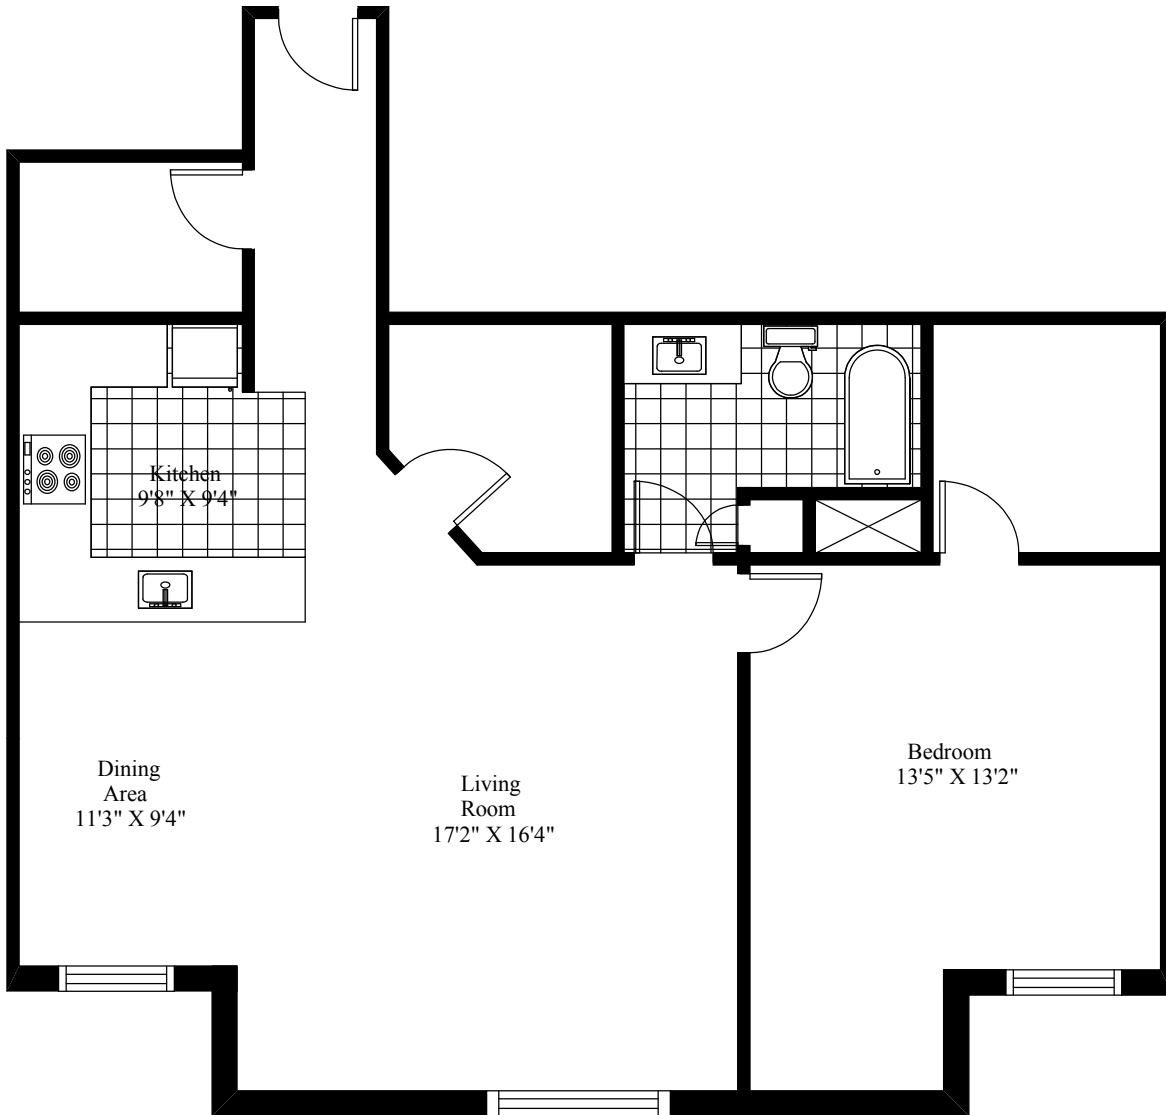

303 Normandie Street
Typical One Bedroom

Main Living Area = 1,018 Square Feet