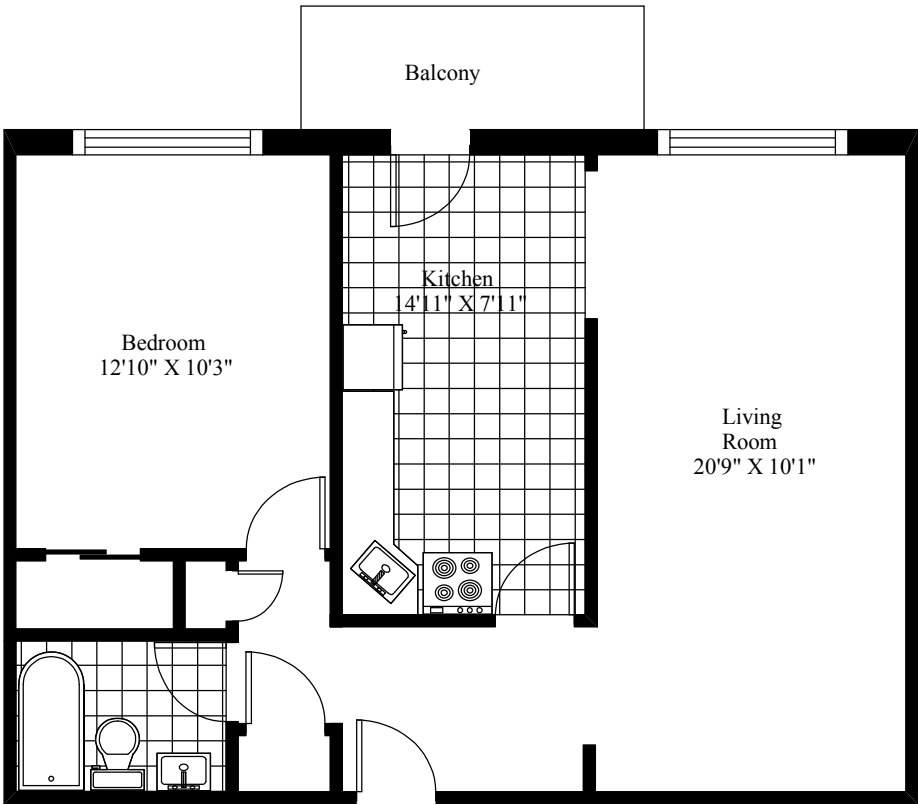

Lorentz Apartments Typical One Bedroom

Main Living Area = 645 Square Feet