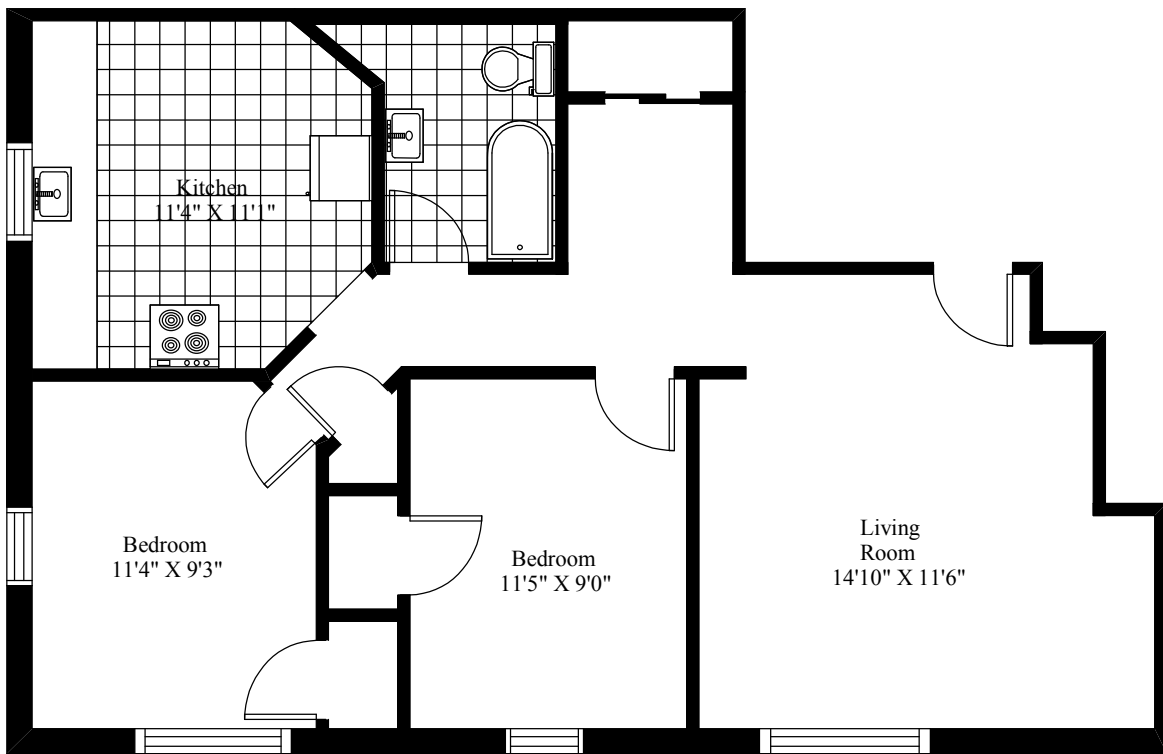

Gordon/Bonaccord Apartments
Typical Two Bedroom

Main Living Area = 773 Square Feet