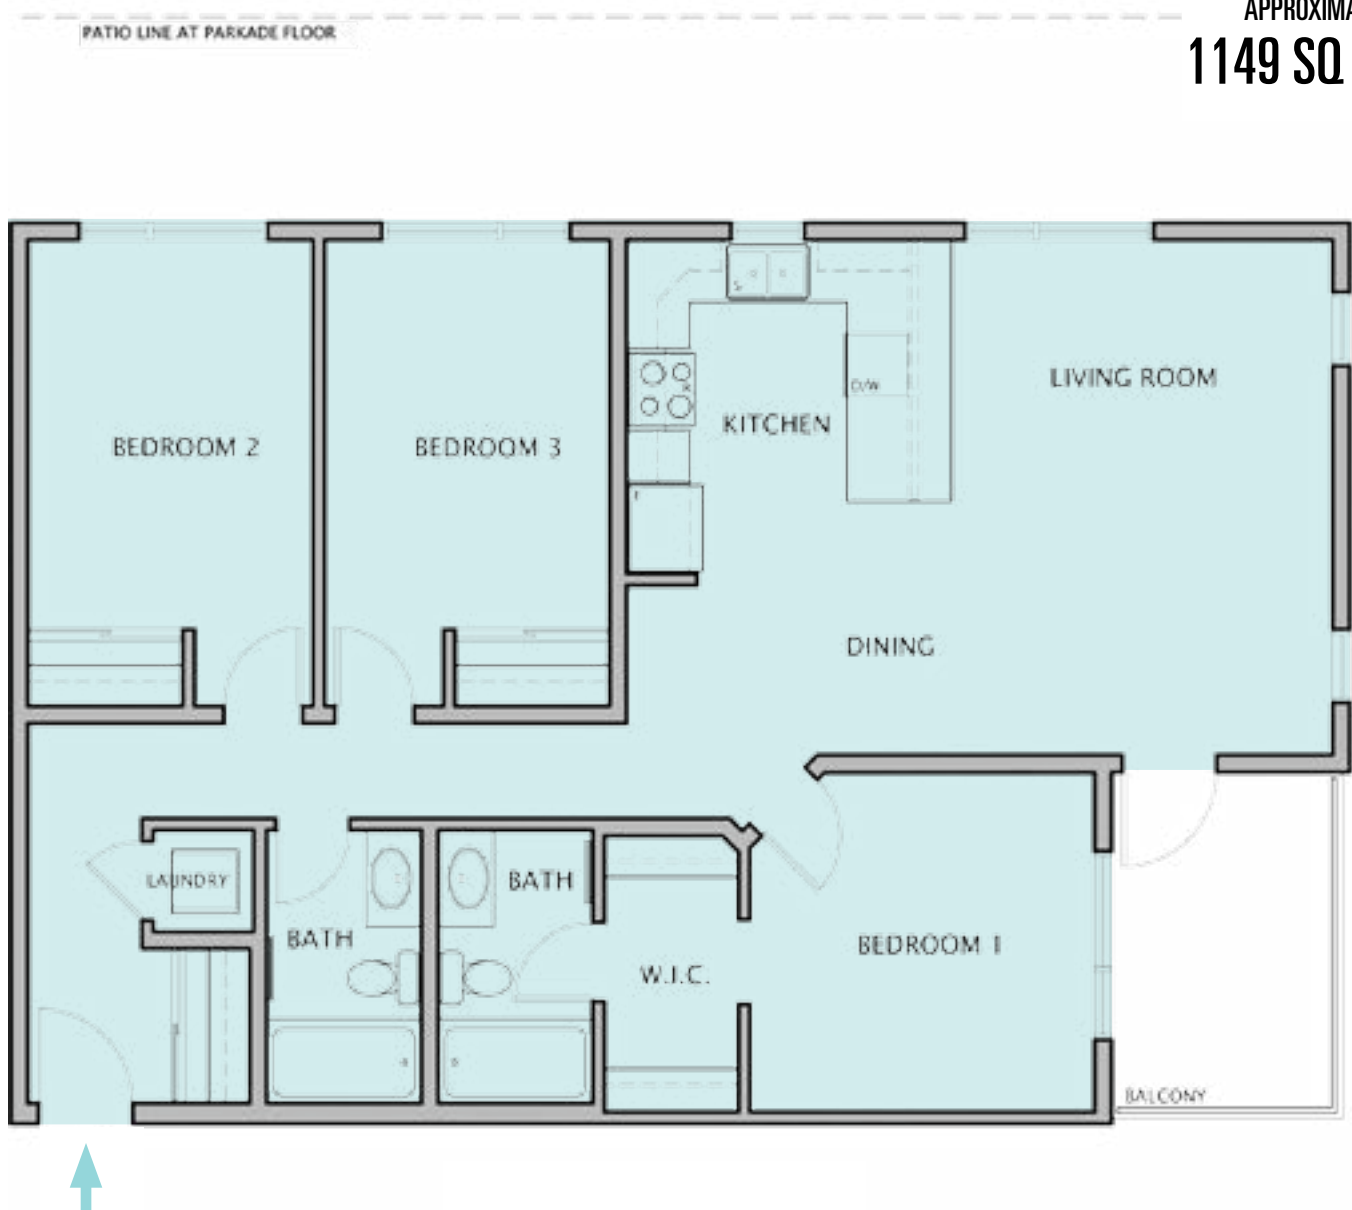

APPROXIMATELY  
**1149 SQ FT**

Enjoy the high-end finishing throughout each suite including granite countertops, four stainless steel kitchen appliances and beautiful cabinetry. The convenience of the in-suite laundry and unobstructed views elevate your experience of Sherwood at the Pond even further.

Example of typical floor only. Actual size, features and specifications may vary without notes.

**440 Sherwood Boulevard NW**  
**sherwoodpond.com**