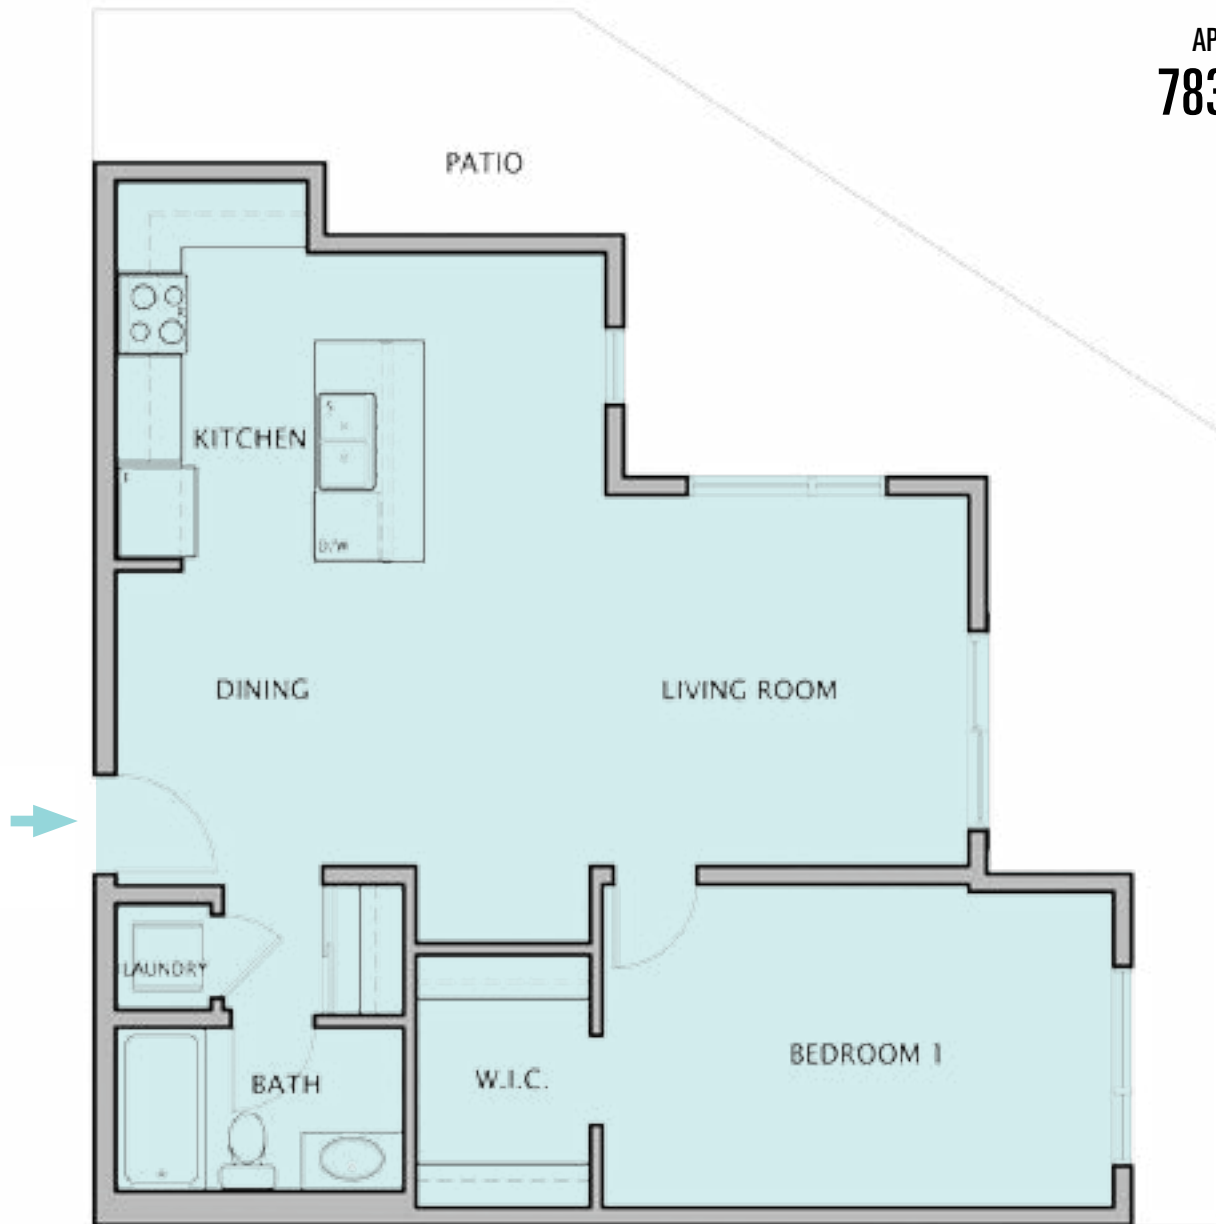

# SHERWOOD

AT THE POND

# UNIT H

ONE BEDROOM

APPROXIMATELY  
783 SQ FT

Enjoy the high-end finishing throughout each suite including granite countertops, four stainless steel kitchen appliances and beautiful cabinetry. The convenience of the in-suite laundry and unobstructed views elevate your experience of Sherwood at the Pond even further.

Example of typical floor only. Actual size, features and specifications may vary without notes.

440 Sherwood Boulevard NW  
[sherwoodpond.com](http://sherwoodpond.com)