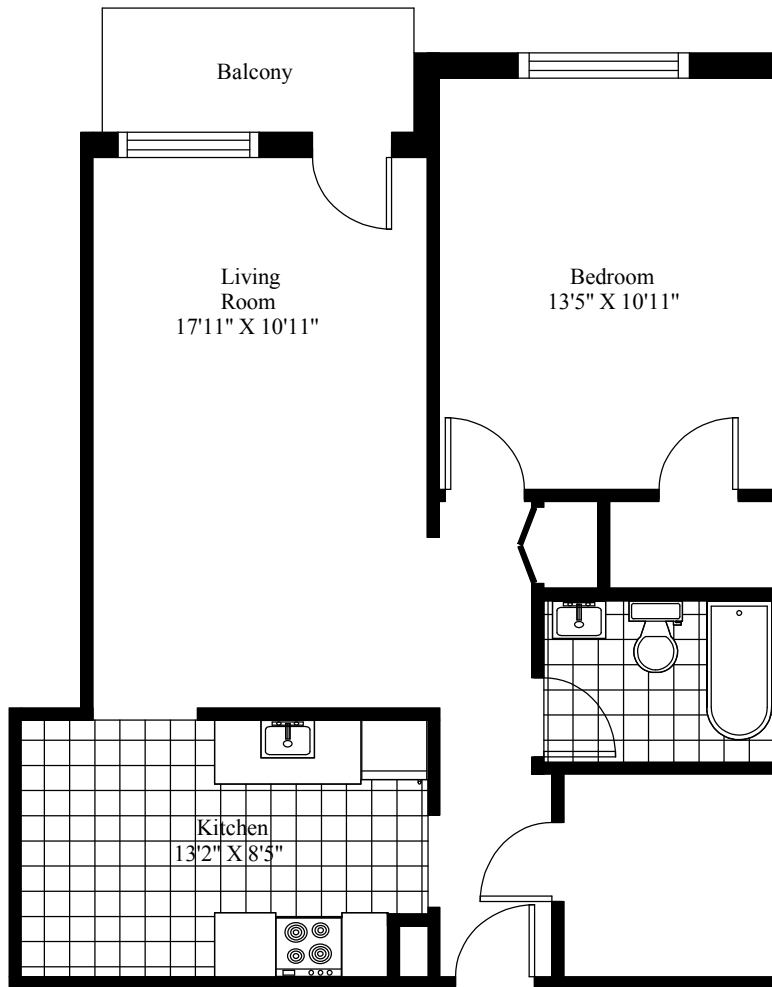

Waterview Place Typical One Bedroom

Main Living Area = 686 Square Feet