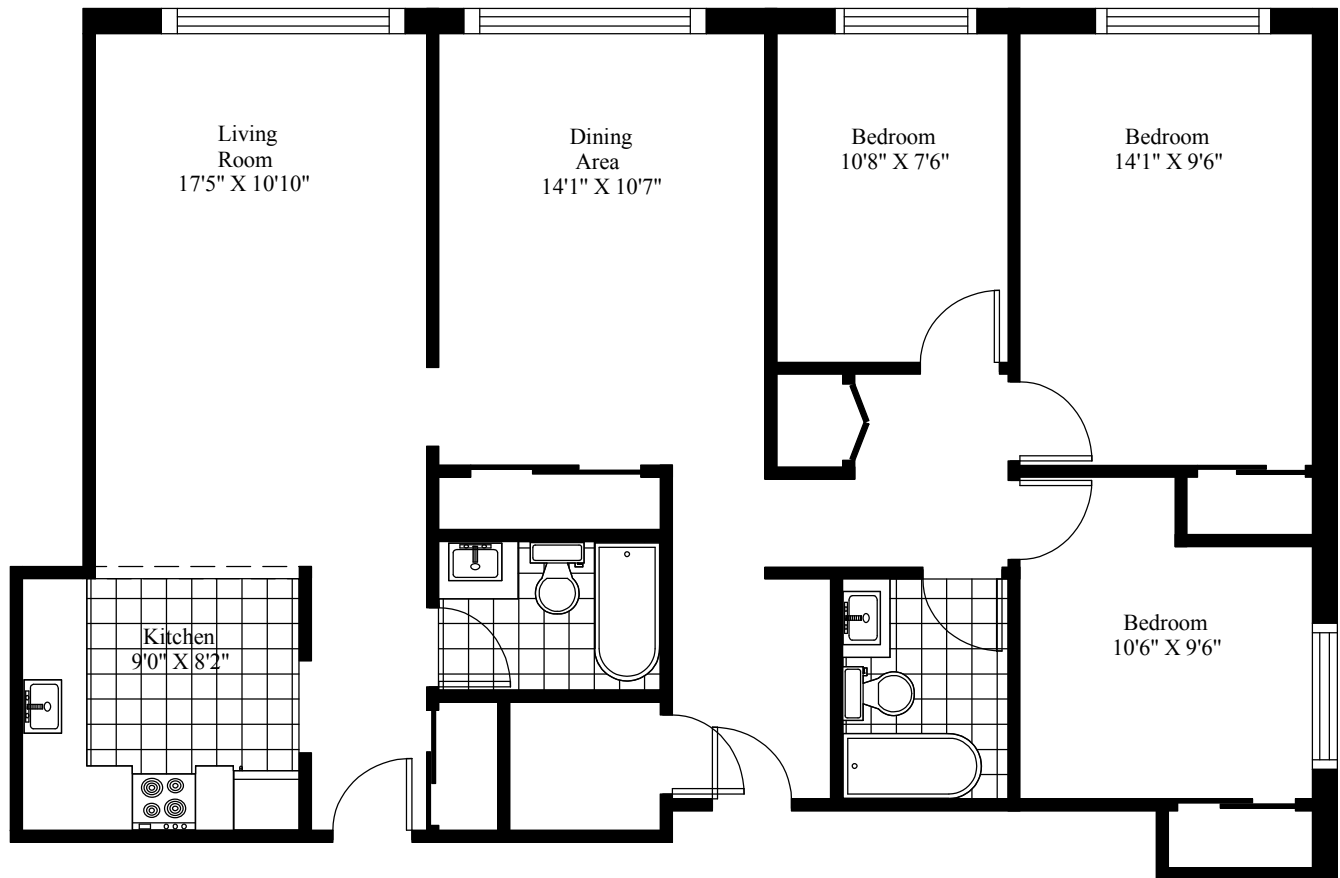

Waterview Place Typical Three Bedroom

Main Living Area = 1,123 Square Feet