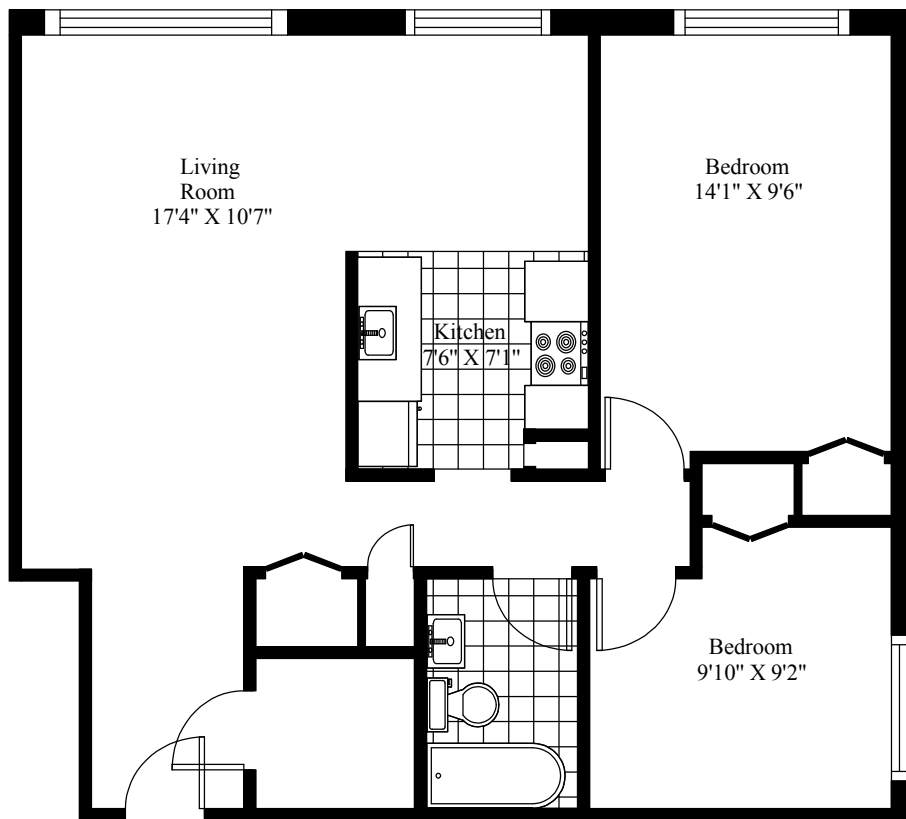

Waterview Place Typical Two Bedroom

Main Living Area = 758 Square Feet