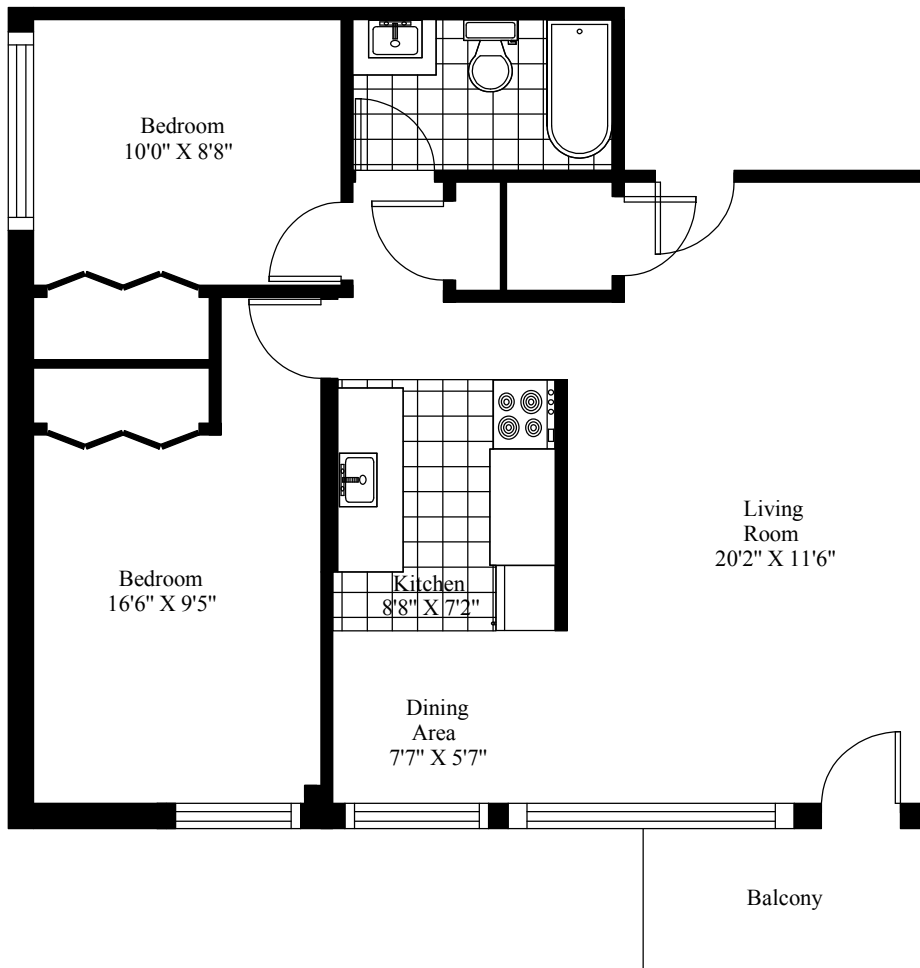

Braemore Plaza
Typical Two Bedroom

Main Living Area = 749 Square Feet