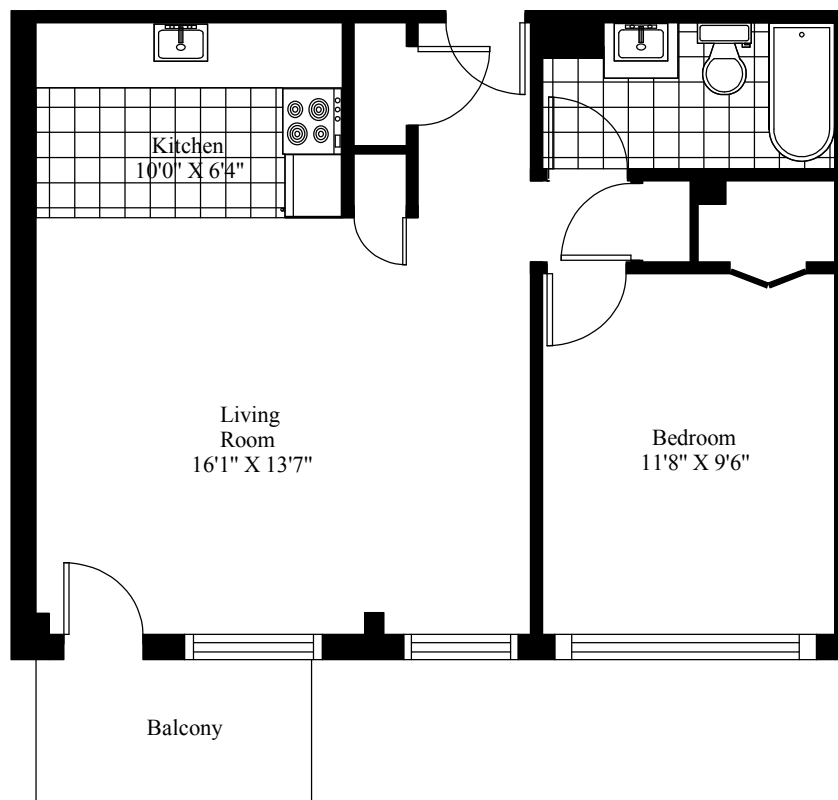

Braemore Plaza
Typical One Bedroom

Main Living Area = 572 Square Feet