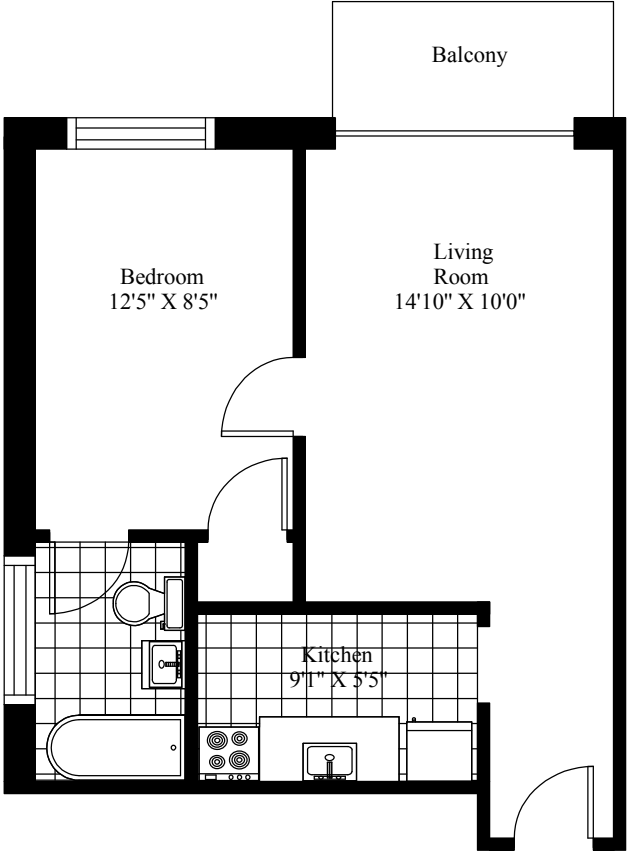

5231 Kent Street  
Typical One Bedroom

Main Living Area = 489 Square Feet

5231 Kent Street  
Typical One Bedroom

Main Living Area = 563 Square Feet

5240 Kent Street  
Typical One Bedroom

Main Living Area = 450 Square Feet

5261 Kent Street  
Typical One Bedroom

Main Living Area = 551 Square Feet