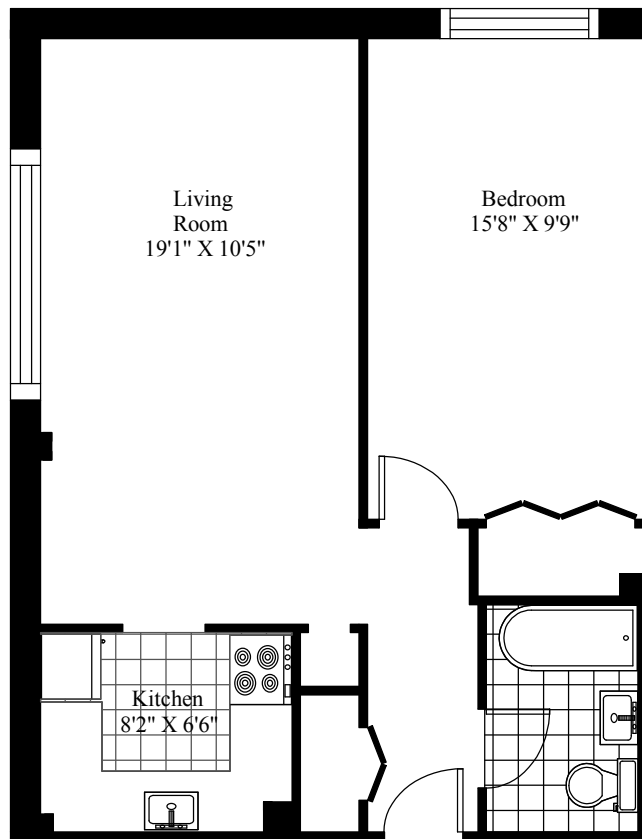

5231 Kent Street  
Typical One Bedroom

Main Living Area = 489 Square Feet

5231 Kent Street  
Typical One Bedroom

Main Living Area = 563 Square Feet

5240 Kent Street  
Typical One Bedroom

Main Living Area = 450 Square Feet

5261 Kent Street  
Typical One Bedroom

Main Living Area = 551 Square Feet