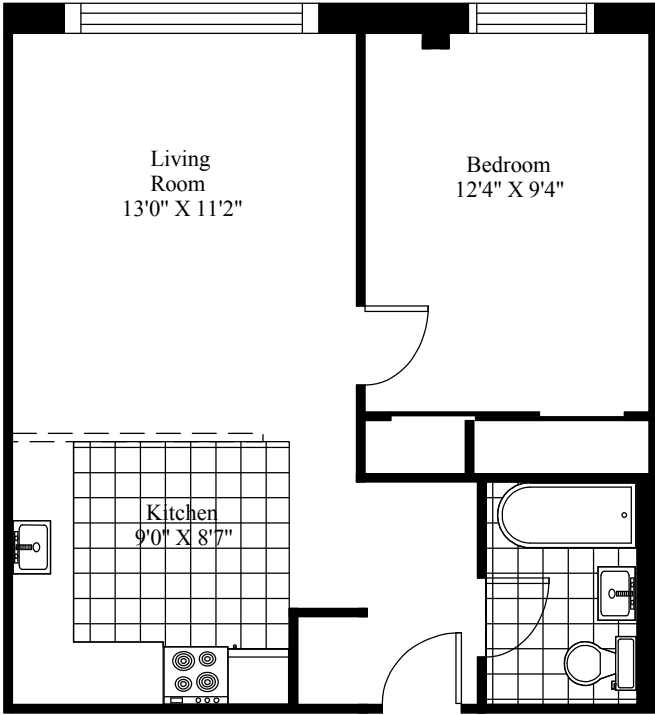

5231 Kent Street  
Typical One Bedroom

Main Living Area = 489 Square Feet

5231 Kent Street  
Typical One Bedroom

Main Living Area = 563 Square Feet

5240 Kent Street  
Typical One Bedroom

Main Living Area = 450 Square Feet

5261 Kent Street  
Typical One Bedroom

Main Living Area = 551 Square Feet