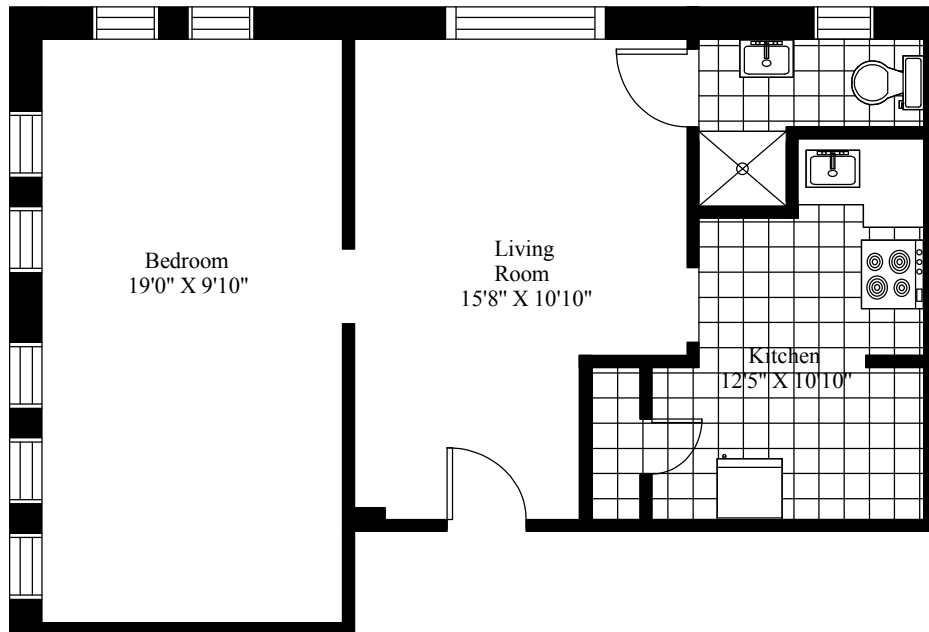

5231 Kent Street  
Typical One Bedroom

Main Living Area = 489 Square Feet

5231 Kent Street  
Typical One Bedroom

Main Living Area = 563 Square Feet

5240 Kent Street  
Typical One Bedroom

Main Living Area = 450 Square Feet

5261 Kent Street  
Typical One Bedroom

Main Living Area = 551 Square Feet