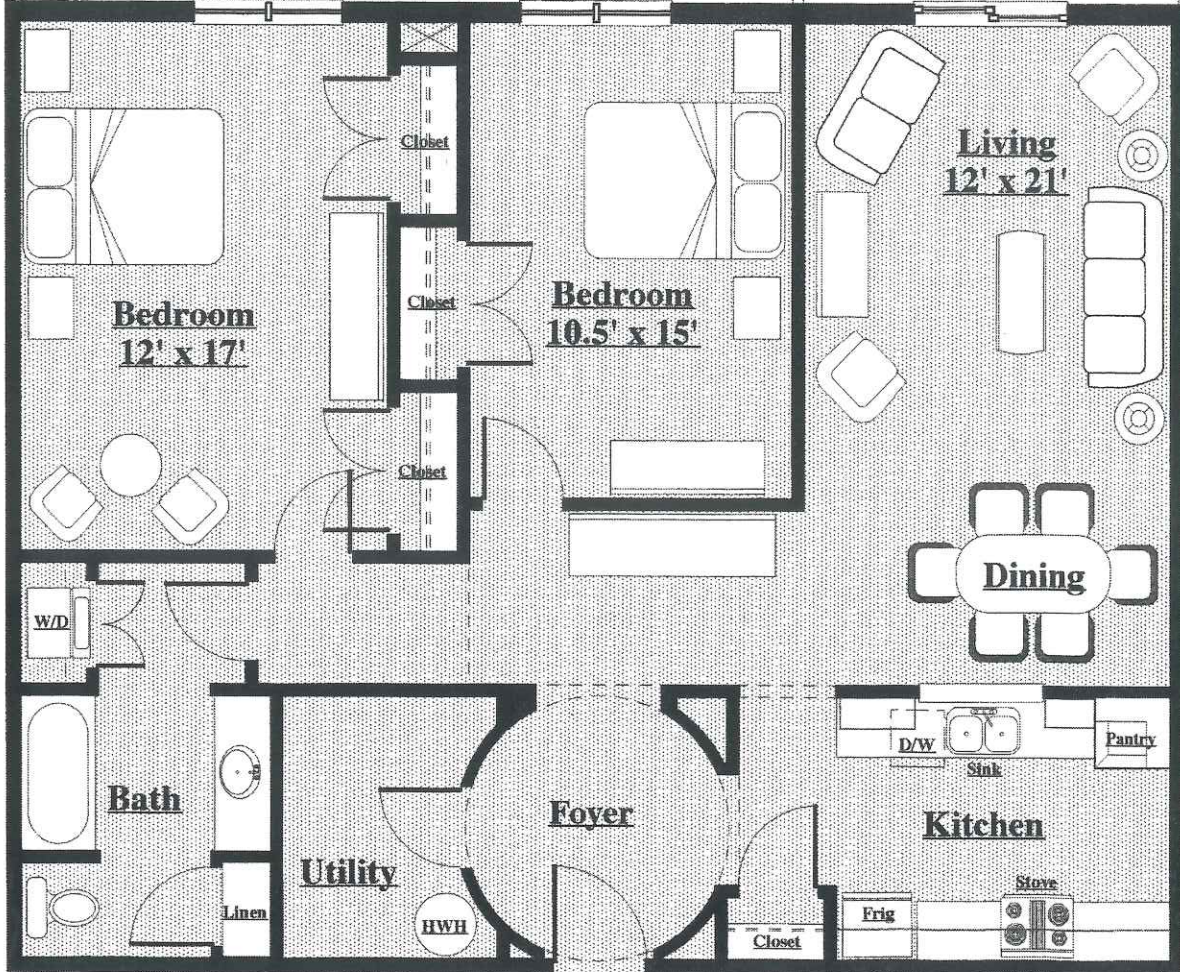

1178 Square feet

Balcony

Two Bedroom Unit

**WOODBURY PLACE**  
RETIREMENT SUITES